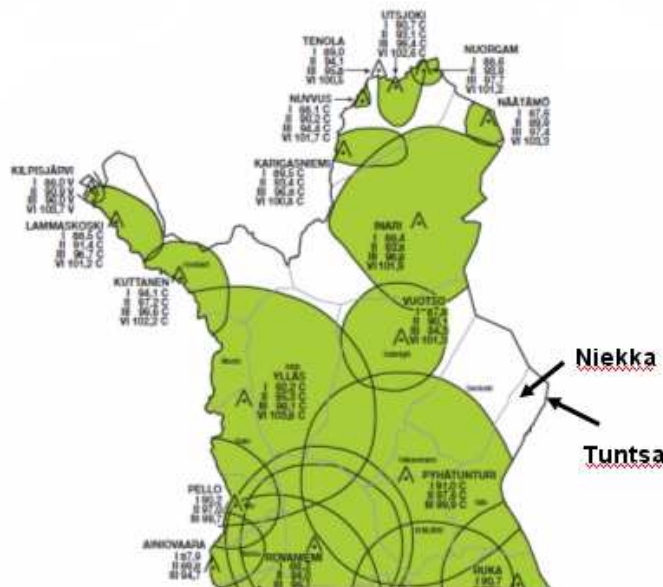

NIEKKA AND TUNTSA FM-TROPO DX-EXPEDITION 29.-31.7.2010 Jim Solatie (JMS)

Three days of wonderful FM-tropolistening on top of the 445 meter Niekka in Martti and 510 meter Sauoaivinmurista in Tuntsa. Beautiful weather with loads of sunshine. Wonderful tropo propagation because of the heathwave. Truly unforgettable three summerdays!